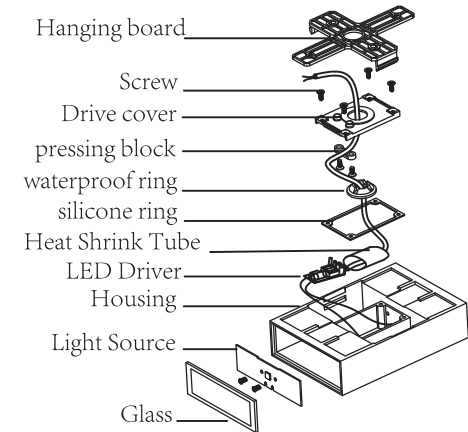

Meaningful Innovation.

WEEE Number: 80133970

INSTALLATION INSTRUCTION

LED WALL LIGHT OUTDOOR

Meaningful Innovation.

STRUCTURE & SIZE

INSTALLATION DIAGRAM

TECHNICAL DATA:

Model No.	VT-844
Power:	4W
Input Voltage:	AC:220-240V,50Hz
Beam Angle:	60°
CRI:	>80
Protection Rating:	IP65

02 YEARS
WARRANTY*