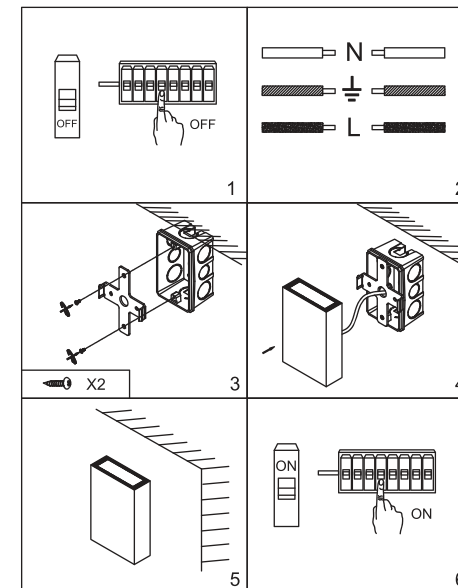

Meaningful Innovation.

WEEE Number: 80133970

INSTALLATION INSTRUCTION

LED WALL LIGHT OUTDOOR

Meaningful Innovation.

STRUCTURE & SIZE

INSTALLATION DIAGRAM

TECHNICAL DATA:

Model No.	VT-844
Power:	4W
Input Voltage:	AC:220-240V,50Hz
Beam Angle:	60°
CRI:	>80
Protection Rating:	IP65

02 YEARS
WARRANTY*