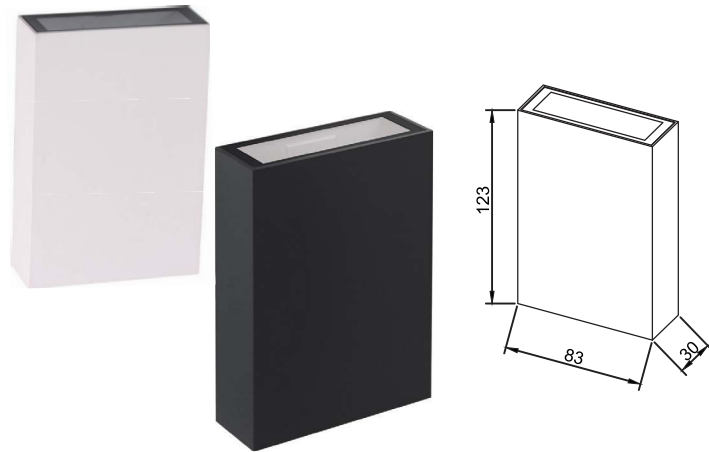

Meaningful Innovation.

WEEE Number: 80133970

INSTALLATION INSTRUCTION

LED WALL LIGHT OUTDOOR

Meaningful Innovation.

STRUCTURE & SIZE

INSTALLATION DIAGRAM

TECHNICAL DATA:

Model No.	VT-844
Power:	4W
Input Voltage:	AC:220-240V,50Hz
Beam Angle:	60°
CRI:	>80
Protection Rating:	IP65

02 YEARS
WARRANTY*