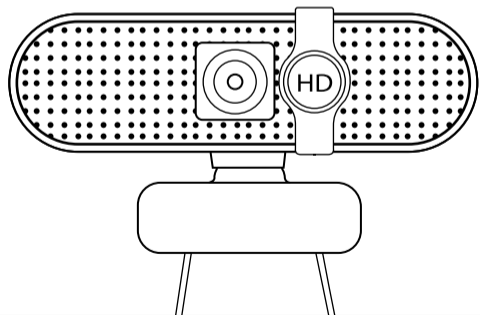

hama

XX
139991

Webcam

C-400

A

B

C

1 REC - CONTROL LED

2 1080P / 30FPS - 70° - FIXED FOCUS

3 CLOSABLE SPY PROTECTION

4 MICROPHONE

5 USB-A CABLE 1.8M

6 1/4" THREAT

**hama**Hama GmbH & Co KG
86652 Monheim / Germany

Service & Support

www.hama.com