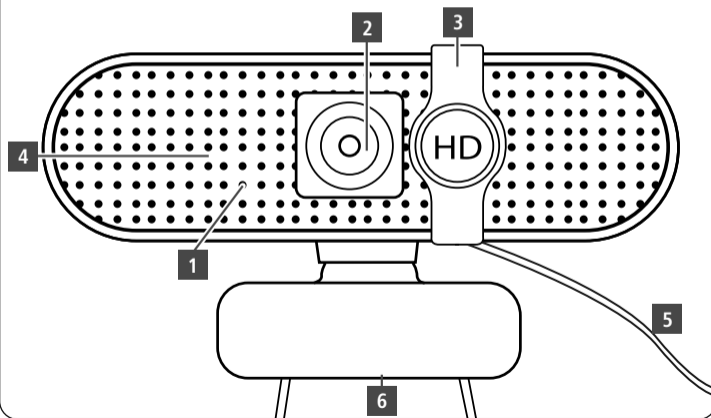

hama

XX
139991

Webcam

C-400

A

B

C

1 REC - CONTROL LED

2 1080P / 30FPS - 70° - FIXED FOCUS

3 CLOSABLE SPY PROTECTION

4 MICROPHONE

5 USB-A CABLE 1.8M

6 1/4" THREAT

**hama**Hama GmbH & Co KG
86652 Monheim / Germany

Service & Support

www.hama.com