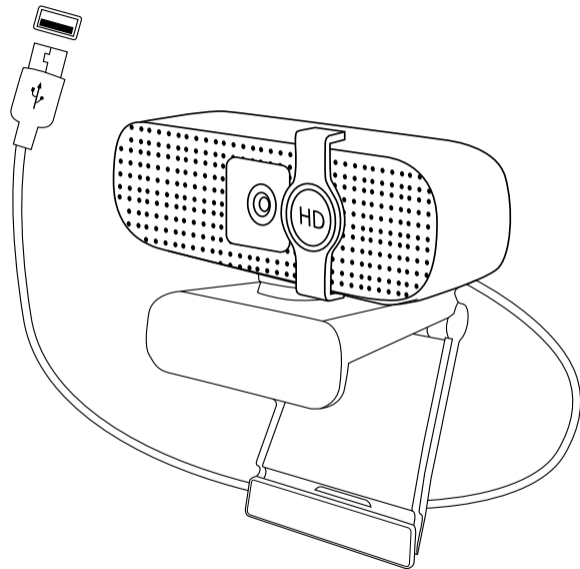

hama

XX
139991

Webcam

C-400

A

B

C

1 REC - CONTROL LED

2 1080P / 30FPS - 70° - FIXED FOCUS

3 CLOSABLE SPY PROTECTION

4 MICROPHONE

5 USB-A CABLE 1.8M

6 1/4" THREAT

**hama**Hama GmbH & Co KG
86652 Monheim / Germany

Service & Support

www.hama.com