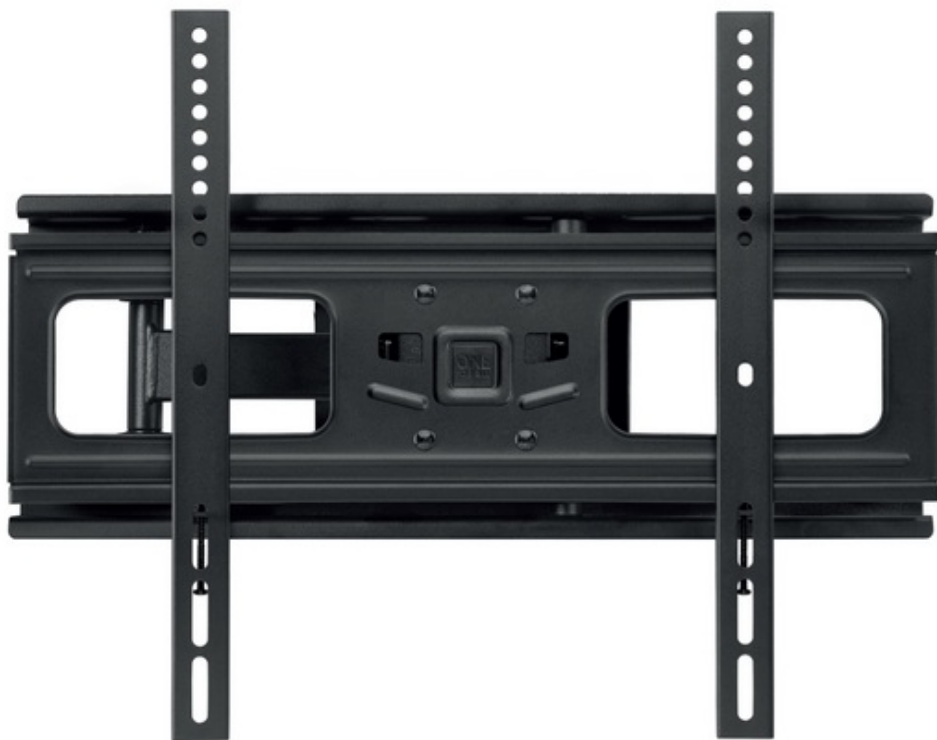

**ONE**<sup>®</sup>  
**FOR ALL**

WM2453 Universal TV wall mount

# Smart

**180°**  
**TURN**

13 - 65"  
33 - 165 cm

TV size

Wall distance

Max. weight

Max. 400 x 400

Variable turn and tilt adjustment for  
optimized viewing angle positioning

Suitable for TV screens from 13 to 65" and compatible with  
VESA sizes from 100x100 to 400x400

### Compatibility

- VESA compatible
- Universal Adjustable
- Vesa sizes: 100x100, 100x200, 200x100, 200x200, 300x200, 300x300, 400x200, 400x300, 400x400, Universally Adjustable
- Max mounting W (mm): 400
- Max mounting H (mm): 400