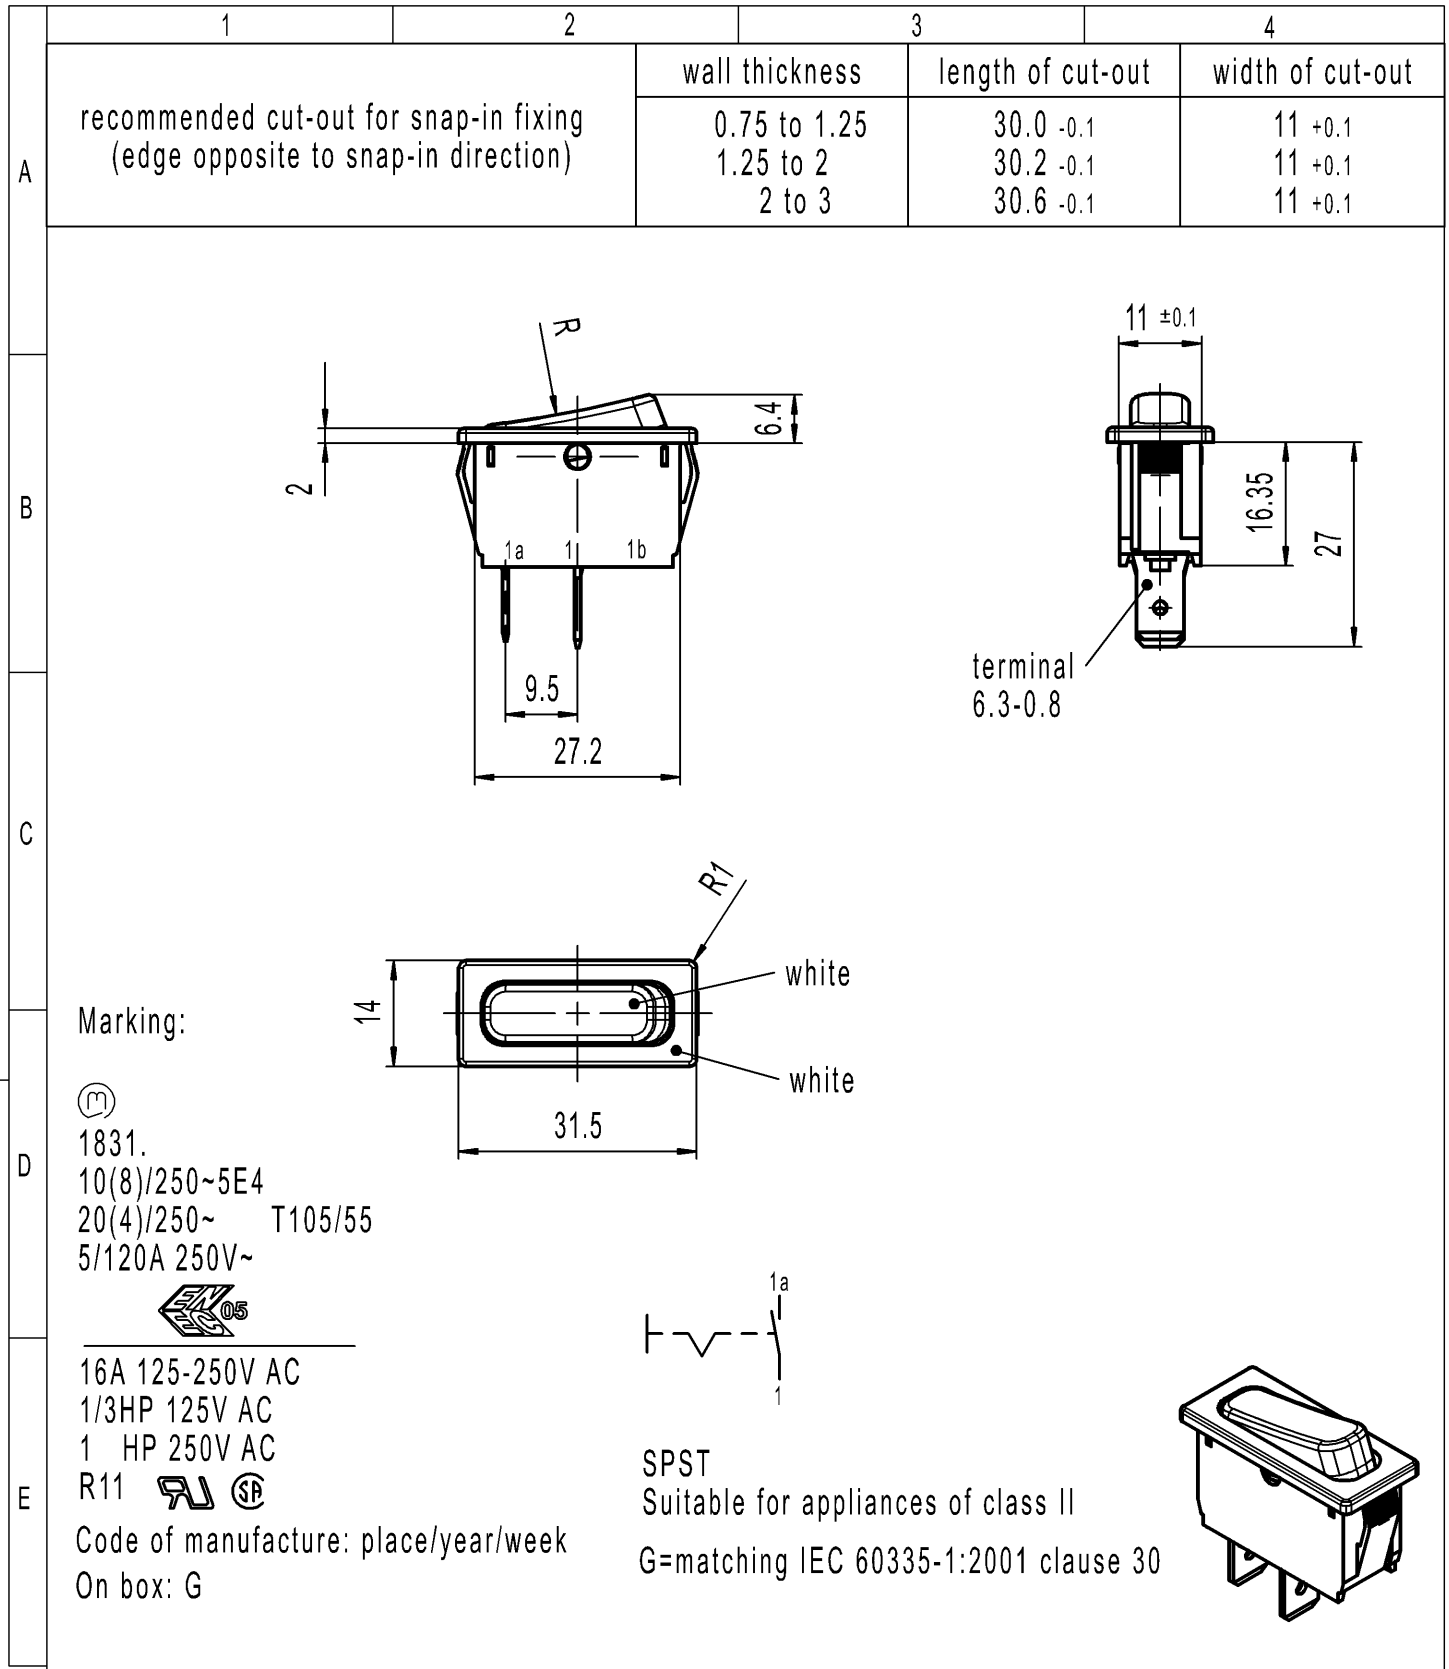

-	-	-	1831.3311-XX																															
Figure	Type	Customer Part No.	Art.No.-PI																															
Shape and location	Angle ± 2 °	Sheet 01	Ident. K																															
	Edge tolerance	Format DIN A4	Document number 18313311																															
⊙ ≡	<table border="1" style="font-size: small;"> <tr> <th colspan="2">Length</th> <th colspan="2">Radii</th> </tr> <tr> <td>0-6</td> <td>± 0.2</td> <td>0-6</td> <td>± 0.2</td> </tr> <tr> <td>&gt;6-30</td> <td>± 0.4</td> <td>&gt;6-30</td> <td>± 0.4</td> </tr> <tr> <td>&gt;30</td> <td>± 0.6</td> <td>&gt;30</td> <td>± 0.6</td> </tr> <tr> <td></td> <td>±</td> <td></td> <td>±</td> </tr> <tr> <td></td> <td>±</td> <td></td> <td>±</td> </tr> <tr> <td></td> <td>±</td> <td></td> <td>±</td> </tr> <tr> <td></td> <td>±</td> <td></td> <td>±</td> </tr> </table>	Length		Radii		0-6	± 0.2	0-6	± 0.2	>6-30	± 0.4	>6-30	± 0.4	>30	± 0.6	>30	± 0.6		±		±		±		±		±		±		±		±	Index d
		Length		Radii																														
0-6	± 0.2	0-6	± 0.2																															
>6-30	± 0.4	>6-30	± 0.4																															
>30	± 0.6	>30	± 0.6																															
	±		±																															
	±		±																															
	±		±																															
	±		±																															
		Projection	Appliance Switch																															
		Scale 1:1																																
d	138244	All dimensions are in millimetres																																
c	48427	System NX V1872																																
b	47099	Replacement of																																
a	23781	Zg.gI.Nr.v.19.11.1991																																
Index	MEC-No.	Date (YYYY-MM-DD)	Edited by																															