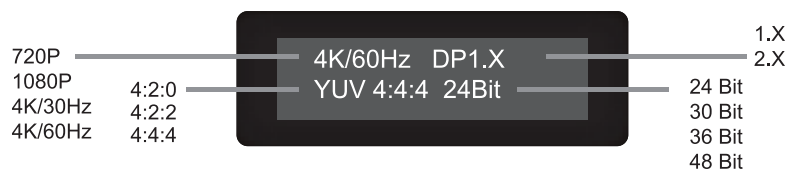

LogiLink®

DisplayPort Testing Meter with DisplayPort Extension Cable

Art. No.: CV0112

Portable DisplayPort Testing Meter to detect DisplayPort Resolution and Color Space.

Features:

- » Compliant with DisplayPort 1.2 / 1.4
- » Compliant with VESA standard
- » Detect resolution up to 4K2K@60Hz
- » Detect DisplayPort Link Training Result
- » Detect DisplayPort HDCP version for 1.X or 2.X
- » Detect color space 4:4:4, 4:2:2 or 4:2:0
- » Compact size, easy to carry

Displays:

Page 1 DisplayPort Information

Page 2 DisplayPort Link Training Result

*The screen switches every 8 seconds between Page 1 and Page 2.

CV0112

Made in China

* The specifications and pictures are subject to change without notice.
* All trade names referenced are the registered trademark of their respective owners.

Package Informations:

- » Packing Dimension: 163 x 75 x 25mm
- » Packing Weight: kg
- » Carton Dimension: mm
- » Carton Q'ty: pcs
- » Carton Weight: kg

DisplayPort extension cable included

Best Connectivity