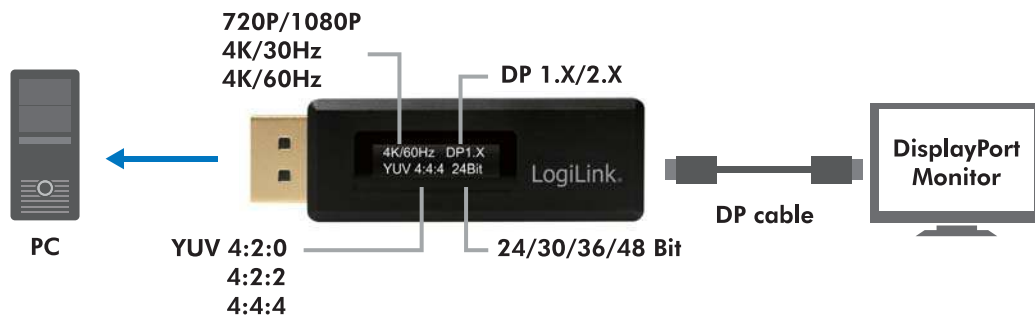

LogiLink®

DisplayPort Testing Meter with DisplayPort Extension Cable

Art. No.: CV0112

Portable DisplayPort Testing Meter to detect DisplayPort Resolution and Color Space.

Features:

- » Compliant with DisplayPort 1.2 / 1.4
- » Compliant with VESA standard
- » Detect resolution up to 4K2K@60Hz
- » Detect DisplayPort Link Training Result
- » Detect DisplayPort HDCP version for 1.X or 2.X
- » Detect color space 4:4:4, 4:2:2 or 4:2:0
- » Compact size, easy to carry

Displays:

Page 1 DisplayPort Information

Page 2 DisplayPort Link Training Result

*The screen switches every 8 seconds between Page 1 and Page 2.

CV0112

Made in China

* The specifications and pictures are subject to change without notice.
* All trade names referenced are the registered trademark of their respective owners.

Best Connectivity

LogiLink®

DisplayPort Testing Meter with DisplayPort Extension Cable

Art. No.: CV0112

Package Contents:

- » 1 x DisplayPort Testing Meter
- » 1 x DisplayPort Extension Cable
- » 1 x User Manual

Package Informations:

- » Packing Dimension: 163 x 75 x 25mm
- » Packing Weight: kg
- » Carton Dimension: mm
- » Carton Q'ty: pcs
- » Carton Weight: kg

DisplayPort extension cable included

Best Connectivity