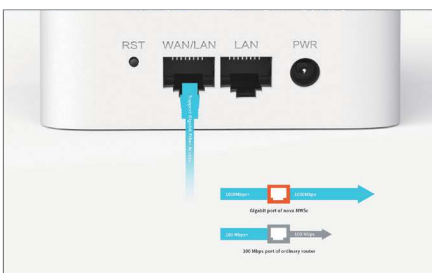

Works Well with High Speed Fiber

With full gigabit ports, the MW5c makes most of your high speed broadband coming into your home.