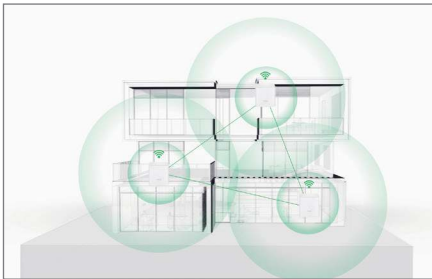

Product Description

The Tenda nova MW5c is a whole home mesh WiFi system designed for medium-to-larger sized households that have high speed broadband services coming into your home. Powered by Tenda's proprietary mesh technology, creating a distributed network throughout your home. A 3-pack of the MW5c covers up to 3500 square feet and works well behind multiple walls. All nodes feature gigabit ports, getting the most out of your high speed broadband service and ensures smooth streaming of 4K videos. The other nodes automatically connect using pre-paired configurations making setup a breeze. All of these make the Tenda nova MW5c an ideal choice for whole home WiFi coverage.

Selling Points

Suitable for All Types of Large Houses

Power by Tenda's advanced mesh technology, MW5c creates a distributed network through the interconnection of multiple nodes. Easily achieve WiFi coverage for all types of large houses.

WiFi Coverage Anywhere

Any node of MW5c can be used as the main node. And other nodes will automatically connect to the master node after powering on. A 3-pack of Nova MW5c covers up to 3500 square feet. Expand your WiFi coverage simply by adding nodes.