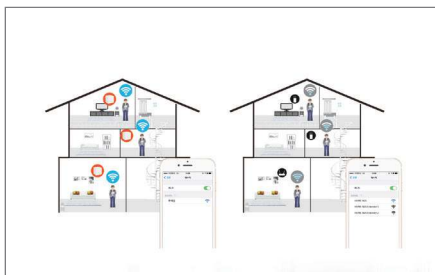

Selling Points

Seamless Roaming, Always Online

With the seamless roaming feature, you can go from room to room without losing connection, creating a lag-free video call, online gaming experience when you are on the move.