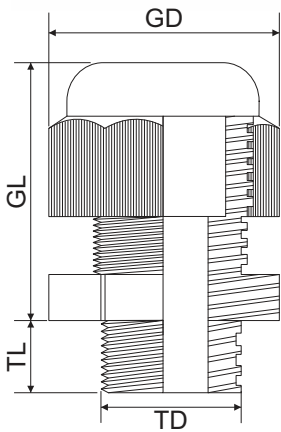

## 224pcs Cable Gland Set, PG Thread, Black

Item No. 2102CA112

Thread	Cable range (ømm)	TD (ømm)	TL (mm)	GL (mm)	GD (ømm)	Pcs.
PG7	3.0 ~ 6.5	12.5	9.0	20.2	17.0	40
PG9	4.0 ~ 8.0	15.0	9.0	22.5	20.8	30
PG13.5	6.0 ~ 12.0	20.1	9.0	26.5	25.9	20
PG16	10.0 ~ 14.0	22.2	10.0	27.0	29.0	10
PG21	13.0 ~ 18.0	28.0	12.0	30.6	35.8	8
PG25	16.0 ~ 21.0	30.0	12.0	33.5	38.0	4

Thread	NH (mm)	Pcs.
PG7 X 1.5	4.80	40
PG9 X 1.5	4.90	30
PG13.5 X 1.5	5.00	20
PG16 X 1.5	5.80	10
PG21 X 1.5	6.30	8
PG25 X 1.5	6.70	4

### Specification

**Material:**

**Gland - PA 66**

**Seal - NBR**

**Color: Black (RAL9005)**

**Thread type: PG**

**Waterproof class: IP68**

**Working temperature: -20 ~ 80°C**