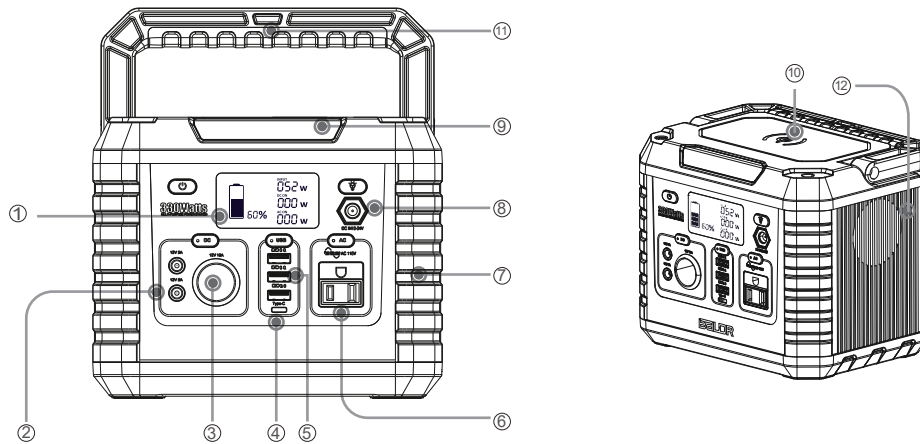

Power Station VP330

Home backup power VP330 built-in rechargeable lithium batteries

- ① LCD Screen Display
- ② DC Output
- ③ Cigarette Lighter Output
- ④ USB-C Output
- ⑤ USB-A Output
- ⑥ 330W Rated AC Output
- ⑦ Anti-collision Strip
- ⑧ DC Input
- ⑨ SOS MODE & LED light
- ⑩ Wireless Charger
- ⑪ Folding Handle
- ⑫ Air Intake Vent with Cooling Fan

Specifications

Capacity	297Wh (82500mAh / 3.6V)
Cell Type	18650
Cell Chemistry	Lithium-ion
Dimensions	L8"xW 6"xH6.5"(L204 x W154 x H164mm)
Weight	7.6 lbs (3.46 kg)
Life Expectancy	500 cycles to 85% capacity typical (depending on use and care)
Charging Time	Fully charged 5 to 7 hours
Shelf Life	Charge every 3 months (fully charged before storage)
Input, 8mm Charging Port	12-24V, up to 4A (Max 52W)
Output AC(Output, pure sine wave)	220V~240V 50Hz/60Hz
Output USB-A (x 3)	5V,9V,12V, up to 3A, (Max 54W total,with QC3.0 protocol)
Output USB-C (x 1)	5V,9V,12V, up to 3A, (Max 18W, without USB-PD protocol)
Output DC (x 2)	5521 type, 12V/5A
Output Cigarette lighter	12V/10A
Wireless Charger	5W
LED Light Power	2W
Operating / Storage Altitude	up to 6562 ft. (2000m)
Operating / Storage Maximum Humidity	up to 75% non-condensing
Operating Temp	14 to 104°F (-10 to 40°C)
Charging Temp	32 to 113°F (0 to 45°C)
Storage Temp	-4 to 113°F (-20 to 45°C)