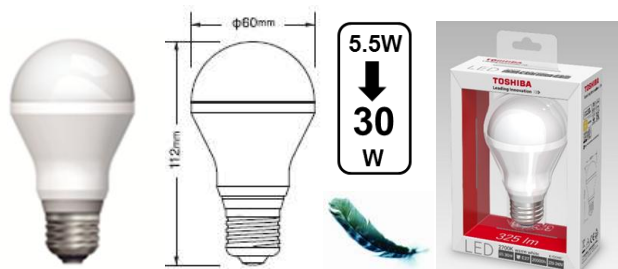

# A60 2700K 5.5W ~ 30W (E27)

**Product description**  
**Model name**  
**Product Code**  
**EAN code**  
**ITF code (10-lamp carton)**

Toshiba LED LAMP E-CORE  
 LDAC0627E7EUC  
 21850450  
 4974550435840  
 14974550435847

## ■ Features

Rated Voltage ( V )	220-240
Rated Wattage ( W )	5,5
Frequency ( Hz )	50 / 60
Rated Input Current ( mA )	43
Power Factor	0,56
Luminous Flux( lm )	325
Colour Description	Warm White
Colour Temperature ( K )	2700
Colour Rendering Index (Ra)	80
Beam Angle ( ° )	120°
Lamp Efficacy ( lm / W )	59,1
Rated Lamp Lifetime ( h )	25 000
Lumen Maintenance	70% at the rated lamp lifetime
Number of Switching Cycle	over 20000 times
Dimming	No
Overall Length ( mm )	112
Diameter ( mm )	60
Net Weight ( g )	75
Cap	E27
Starting Time ( s )	<0.5
Equivalent to incandescent lamp ( W )	30 W

■ **Product Advantages**

- Low energy and high efficacy.
- Mercury Free
- Instant illumination
- Low Heat Radiation
- Low UV radiation
- Light Weight

■ **Features**

Rated Voltage ( V )	220-240
Rated Wattage ( W )	5,5
Frequency ( Hz )	50 / 60
Rated Input Current ( mA )	43
Power Factor	0,56
Luminous Flux( lm )	325
Colour Description	Neutral White
Colour Temperature ( K )	4000
Colour Rendering Index (Ra)	80
Beam Angle ( ° )	120°
Lamp Efficacy ( lm / W )	59,1
Rated Lamp Lifetime ( h )	25 000
Lumen Maintenance	70% at the rated lamp lifetime
Number of Switching Cycle	over 20000 times
Dimming	No
Overall Length ( mm )	112
Diameter ( mm )	60
Net Weight ( g )	75
Cap	E27
Starting Time (s)	<0.5
Equivalent to incandescent lamp ( W )	30 W