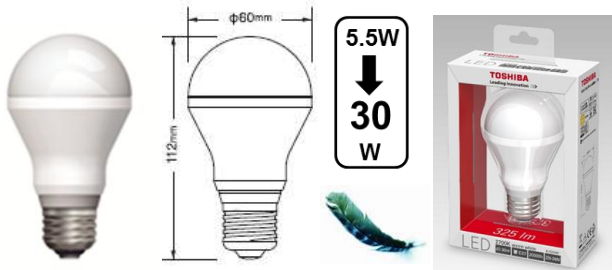

A60 4000K 5.5W ~ 30W (E27)