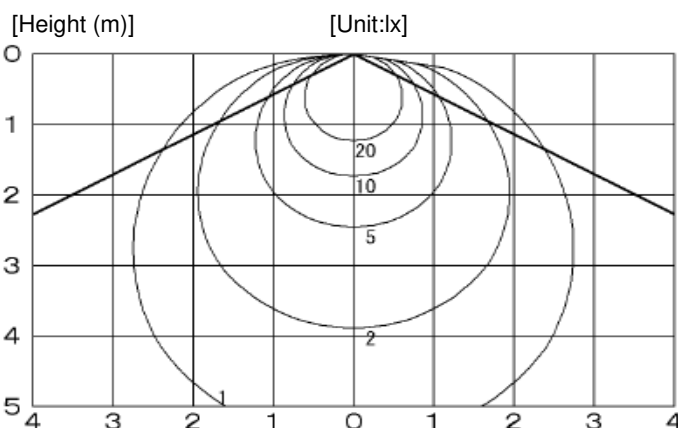

■ Packaging Details

Packaging Type(Std.Pkg.Q'ty)	Dimensions (mm)	Gross Weight (g)	EAN / ITF CODE
Gift Box (1pce)	66 * 106 * 152	120	4974550435840
Carton (10pcs)	320 * 196 * 230	1720	14974550435847