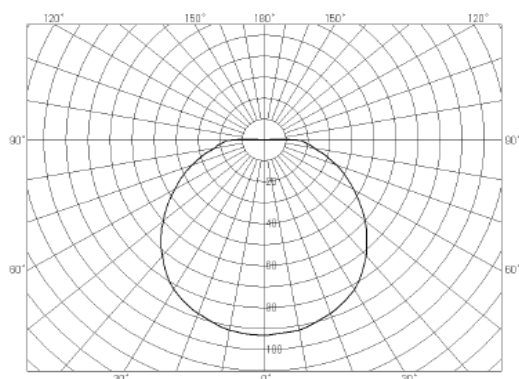

## ■ Features

Rated Voltage ( V )	220-240
Rated Wattage ( W )	5,5
Frequency ( Hz )	50 / 60
Rated Input Current ( mA )	43
Power Factor	0,56
Luminous Flux( lm )	325
Colour Description	Warm White
Colour Temperature ( K )	2700
Colour Rendering Index (Ra)	80
Beam Angle ( ° )	120°
Lamp Efficacy ( lm / W )	59,1
Rated Lamp Lifetime ( h )	25 000
Lumen Maintenance	70% at the rated lamp lifetime
Number of Switching Cycle	over 20000 times
Dimming	No
Overall Length ( mm )	112
Diameter ( mm )	60
Net Weight ( g )	75
Cap	E27
Starting Time ( s )	<0.5
Equivalent to incandescent lamp ( W )	30 W

## ■ Packaging Details

Packaging Type(Std.Pkg.Q'ty)	Dimensions (mm)	Gross Weight (g)	EAN / ITF CODE
Gift Box (1pce)	66 * 106 * 152	120	4974550435840
Carton (10pcs)	320 * 196 * 230	1720	14974550435847