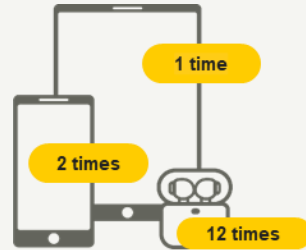

Water &
dust proof

Hänge es auf

Stelle es auf

Befestige es
(Magnet)

Aquila[®]

LIGHTBIRD BL10

Light up, everywhere.

Lightbird BL10 is a flexible light that illuminates the darkness with endless possibilities. With four light modes and up to 25 hours of usage time, you'll have enough light to last in most situations.

The Lightbird can stand, hang, or attach to surfaces with the built-in magnet.

Additionally, it features a built-in powerbank functionality that allows you to charge your devices on the go.

Specification: