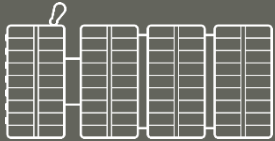

POWERBIRD BS10

SOLAR- POWERBANK MIT LICHT

10 000 MAH

1 x USB-C
1 x USB-A

20W

POWER
DELIVERY

IP54

WATER &
DUST PROOF

LIGHT
200 LUMEN

**RUGGED
DESIGN,
BUILT TO
LAST**

Aquila®

POWERBIRD BS10

The power to immerse yourself in nature

Stay charged on your longest journeys with the Powerbird BS10. Its foldable solar panels keep devices powered up, while its rugged, waterproof design ensures durability in any conditions.

Plus, with a built-in 100 lumen light, illuminate your path wherever you go. Adventure awaits with this Powerbird by your side.

Specification:

| | |
|--------------------------|---|
| Capacity | 10.000 mAh / 37Wh / 3.7V |
| Battery type | Lithium Polymer |
| Maximum output | 20W PD |
| USB-A 1 (output) | 5V/3A 9V/2A, 12V/1.5A |
| USB-C 1 (input + output) | Input: 5V/2.4A, 9V/2A Output: 5V/3A, 9V/2.22A, 12V/1.67A |
| Supported technologies | AFC/FCP/QC3.0/PD3.0 |
| Solar panels | 6W |
| Solar panels charge time | 8 hours |
| Light output | 100 - 75 - 50 - 25 lumen / SOS flashing |
| IPX rating | IP54 (Water and dust resistant) |
| Warranty | 2 Years |