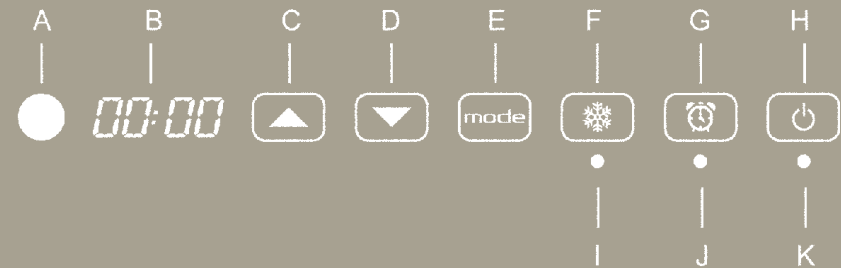

Heating style

Thanks to the built-in presence sensor, TOUCH will only heat when necessary, avoiding needless wastage of energy.

10 minutes after you leave the bathroom, TOUCH will automatically go into ECO mode (3,5°C lower than the setting on the ambient thermostat), thereby reducing consumption.

Naturally, as soon as it detects someone in the room, TOUCH will automatically take the temperature back to the comfort level set.

Alternatively, you can use TOUCH in a programmed mode, to have the temperature you prefer at the time you want it.

Control System

A-Presence sensor B-Display C-Key + D-Key E-Setting F-Function for the prevention of freezing G-Programming H-Stand-by switch I-Freezing-prevention indicator J-Programmed mode indicator K-Function indicator

Features

- Touch screen controls + LED display for the precise regulation of the temperature desired
- Presence sensor built into the product, to heat only when necessary, thereby avoiding costly energy wastage
- Weekly programming function
- Integrated towel bar + 4 hooks hidden in the lower part of the radiator to dry an extra number of towels
- Ultra-flat design – only 11 cm of thickness when installed on a wall
- Dust-prevention filter which can be extracted and washed
- IP24 protection against bursts of water, ideal for installation in wet places