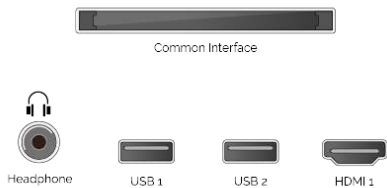

Google Play Store (Featured)

Google Play is your entertainment unbound. It brings together all of the entertainment you love and helps you explore it in new ways, anytime, anywhere.

SIDE

BACK

DISPLAY

Größe (cm & Zoll)	43" / 108cm
Auflösung	Ultra HD (3840 x 2160)
Paneltyp	DLED
Helligkeit	350