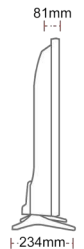

Google Play Store (Featured)

Google Play is your entertainment unbound. It brings together all of the entertainment you love and helps you explore it in new ways, anytime, anywhere.

SIDE

BACK

DISPLAY

Größe (cm & Zoll)	43" / 108cm
Auflösung	Ultra HD (3840 x 2160)
Paneltyp	DLED
Helligkeit	350