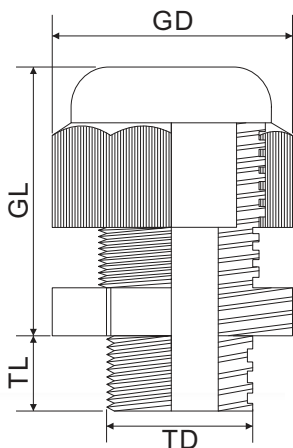

60pcs Plastic Cable Gland Set Metric Thread, Black

Item No. 2009CA107

Specification

Material:

Gland - PA 66

Seal - NBR

Color: Black (RAL9005)

Thread type: Metric

Waterproof class: IP68

Working temperature: -20 ~ 80°C

* Washer and Locking Nut are including in set

Thread	Cable range (ømm)	TD (ømm)	TL (mm)	GL (mm)	GD (ømm)	Pcs.
M12	3.0 ~ 6.5	11.8	9.0	21.0	17.0	18
M16	4.0 ~ 8.0	15.7	9.0	23.5	20.8	15
M20	6.0 ~ 12.0	19.7	9.0	27.0	26.0	12
M25	13.0 ~ 18.0	24.8	12.5	32.0	35.6	10
M32	16.0 ~ 21.0	31.8	12.5	34.1	37.9	5