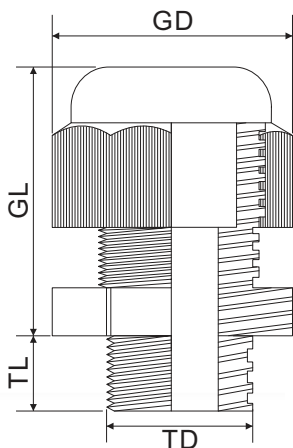

### Specification

**Material:**

**Gland - PA 66**

**Seal - NBR**

**Color: Light Grey (RAL7035)**

**Thread type: PG**

**Waterproof class: IP68**

**Working temperature: -20 ~ 80°C**

Sealing Nut    Seal    Gland body    Washer    Locking Nut

\* Washer and Locking Nut are including in set

Thread	Cable range (ømm)	TD (ømm)	TL (mm)	GL (mm)	GD (ømm)	Pcs.
PG7	3.0 ~ 6.5	12.5	9.0	20.2	17.0	15
PG9	4.0 ~ 8.0	15.0	9.0	22.5	20.8	12
PG13.5	6.0 ~ 12.0	20.1	9.0	26.5	25.9	10
PG16	10.0 ~ 14.0	22.2	10.0	27.0	29.0	9
PG21	13.0 ~ 18.0	28.0	12.0	30.6	35.8	8
PG25	16.0 ~ 21.0	30.0	12.0	33.5	38.0	6