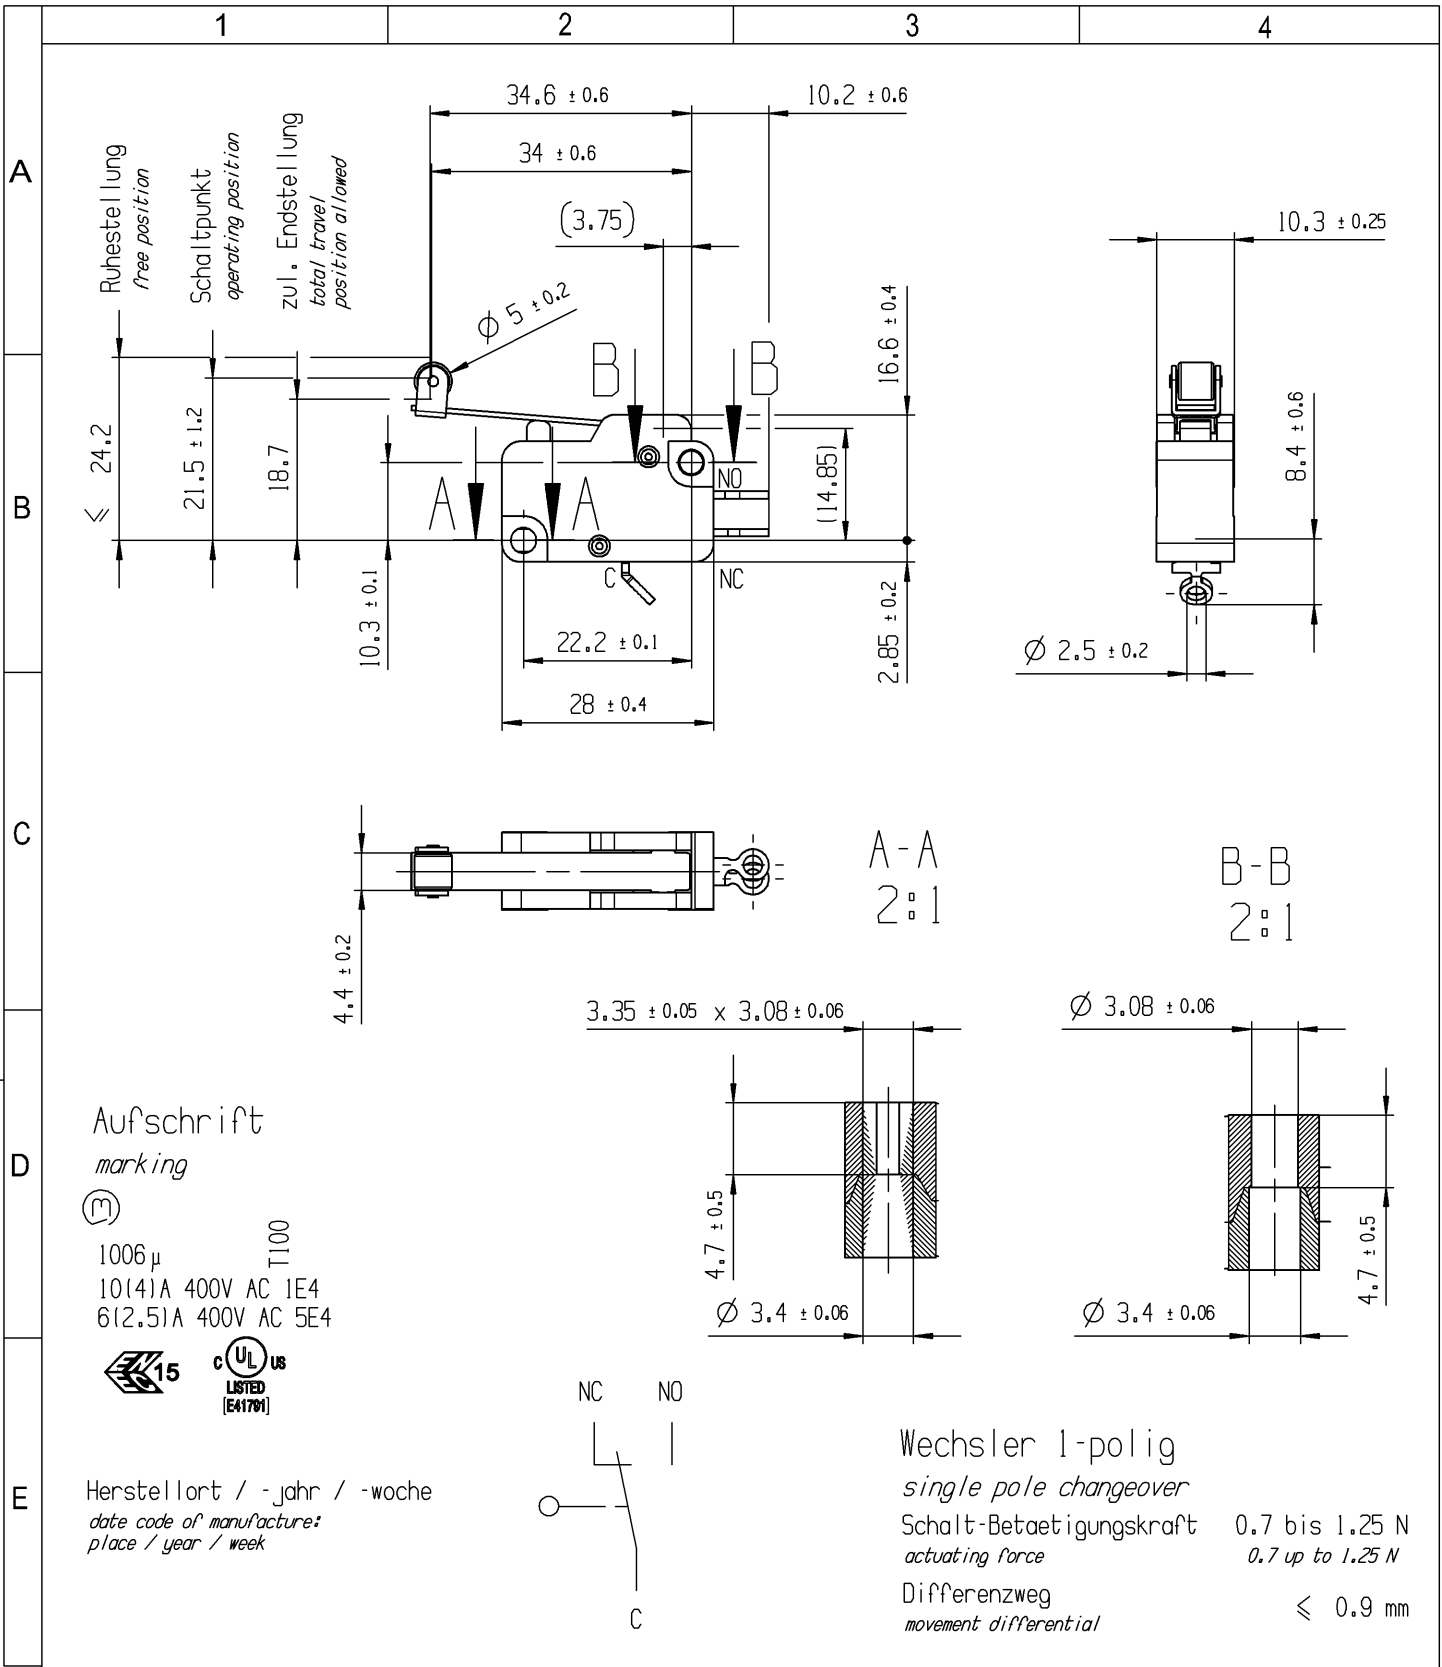

CONFIDENTIAL

VERTRAULICH

THIS DRAWING IS THE EXCLUSIVE PROPERTY OF MARQUARDT. WITHOUT THEIR CONSENT IT MAY NOT BE REPRODUCED OR GIVEN TO THIRD PARTIES.

Alle Rechte bei Marquardt, auch fuer den Fall von Schutzrechtsmeldungen. Jede Veruegungsbefugnis, wie Kopier- und Weitergaberecht, bei uns.

-	-	-	1006.1001-XX		
Figure	Type	Customer No.	Art.No.-PI		
General tolerances		Sheet 01	Ident. K		
All dimensions are in millimetres	Shape and location ⊙ ≡	Angle ± 2 °	Edge tolerance 	Document number 10061001	Index f
				Snap action switch	
f	128297	2020-01-30	HHE	System NX V11.0	 MARQUARDT
e	87270	2013-11-11	BRC		
d	26264	1999-09-02	PFU	Replacement of Zg.gl.Nr.v.02.09.1999	
c	22549	1993-11-24	Gü		
Index	MEC-No.	Date (YYYY-MM-DD)	Edited by