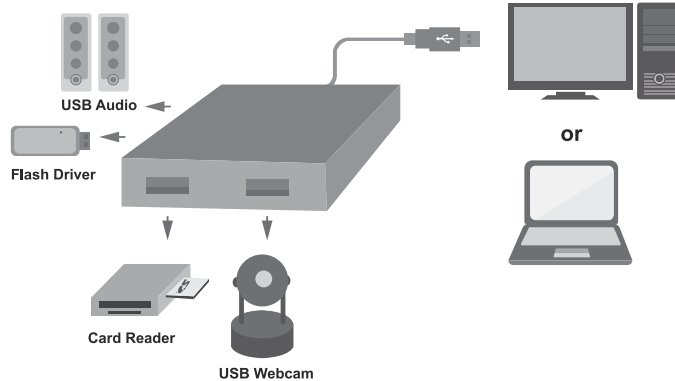

Art No. UA0136

Smile USB2.0 4-Port Hub, Blue

Features:

- Compliant to USB1.1/2.0 Specification
- Supports USB2.0 High-Speed up to 480Mbps
- Supports 1x Up-stream port and 4x Down-stream ports
- Equipped with over-current Detection & Protection
- LED indicator
- Supports Windows 98SE/ME/2000/2003/XP/Vista/7/8/10, and Mac OS 10.x or above

Package Content:

- 1 x Smile USB2.0 4-Port Hub
- 1 x User Manual

Packaging Information:

- Packing Dimension: 106 x 158 x 25mm
- Packing Weight: 0.045kg
- Carton Dimension: 490 x 400 x 330mm
- Carton Q'ty: 200pcs
- Carton Weight: 12kg