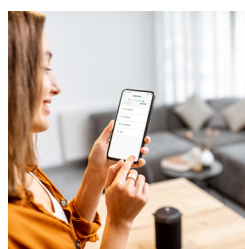

SMARTCOA10

SMART CARBON MONOXIDE DETECTOR
SMART-KOHLLENMONOXIDDETEKTOR

Alecto

EN

Smart carbon monoxide detector

- Instant notifications via your app when carbon monoxide occurs
- Also informed when you are away from home
- Connect to Zigbee gateway (SMART-BRIDGE10)
- Works as standalone, also without app
- Linkable for alerting and extensibility across household
- Easy to connect to other smart products (e.g. red light in case of CO alarm)
- Extra loud alarm >85 dB
- 3 Year battery
- Long life 10 year sensor
- Control all Alecto Smart Life products with a single app
- Works on Tuya and Smartlife
- Free Smart Life app (Android and iOS)
- Battery status, status connection and notifications via app
- Uses the open Zigbee standard
- Hush button: the alarm signal is temporarily stopped
- Test and reset button
- Low battery indication
- Battery level indication through app
- High quality: complies with EN50291-1:2018
- Mounting material included
- Dimensions (h x w x d) 60 x 60 x 49 mm
- Battery powered (1x CR123A Lithium included)