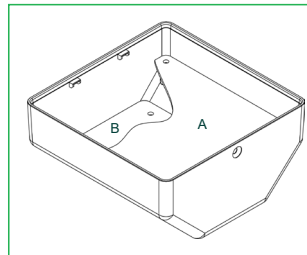

- Flat mounting bracket to allow enclosure 'end' to be wall mounted

PART NO.	DESCRIPTION
CBWM-10WH	Flat mounting plate white
CBWM-10BK	Flat mounting plate black
CBWM-10GY	Flat mounting plate grey

KIT CONTAINS	DESCRIPTION	QTY
Wall mount bracket		1
Wall mount lugs		2
Lug screws (self tapping)	No4 x 3/8" pan pozi self tapping	2
Lug screws (M3)	M3 x 10 CSK Pozi	2
Lug nuts	M3 full nut	2
Wall mount security screw	2.9 x 16 pan pozi self tapping	1

PCB SIZE AND POSITION

PCB POSITION	MAX LENGTH	MAX WIDTH	MOUNT HOLE SPACING
PCB position A	93mm	93mm	85 x 85mm
PCB position B	93mm	65.8mm	58 x 49mm
PCB position C	91.5mm	91.5mm	75 x 75mm
PCB position D	70mm	70mm	50 x 50mm