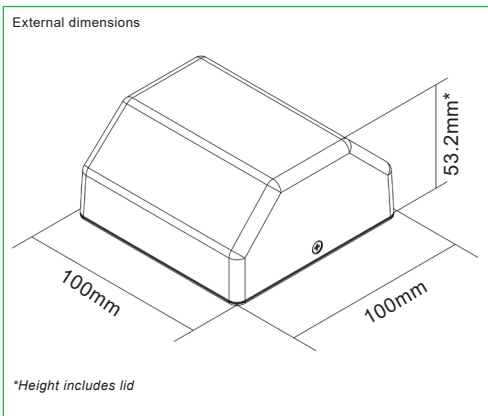

SPECIFICATION TABLE			
Material	Base	UL94-V0 ABS	
	Lid	UL94-V0 ABS/ brass M3 insert	
	Wall mount bracket	UL94-V0 ABS	
	Wall mount lugs	UL94-V0 ABS	
	All screws/ nuts	BZP (bright zinc plated steel)	
Colours available	White	Similar to RAL9003	
	Black	Similar to RAL9005	
	Grey	Similar to RAL7035	
IP rating	Vented	IP30	
	Solid	IP40	
Operating temperature	-10°C to + 80°C		
Screw torque	Self tapping (security and mounting lug)	0.2Nm	Max insertions = 2
	M3 (lid and mounting lug)	0.5Nm	Max insertions >1000