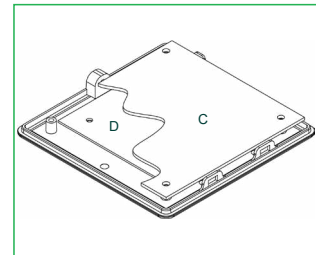

- Flat mounting bracket to allow enclosure 'end' to be wall mounted

PART NO.	DESCRIPTION
CBWM-10WH	Flat mounting plate white
CBWM-10BK	Flat mounting plate black
CBWM-10GY	Flat mounting plate grey

KIT CONTAINS	DESCRIPTION	QTY
Wall mount bracket		1
Wall mount lugs		2
Lug screws (self tapping)	No4 x 3/8" pan pozi self tapping	2
Lug screws (M3)	M3 x 10 CSK Pozi	2
Lug nuts	M3 full nut	2
Wall mount security screw	2.9 x 16 pan pozi self tapping	1

PCB SIZE AND POSITION

PCB POSITION	MAX LENGTH	MAX WIDTH	MOUNT HOLE SPACING
PCB position A	93mm	93mm	85 x 85mm
PCB position B	93mm	65.8mm	58 x 49mm
PCB position C	91.5mm	91.5mm	75 x 75mm
PCB position D	70mm	70mm	50 x 50mm