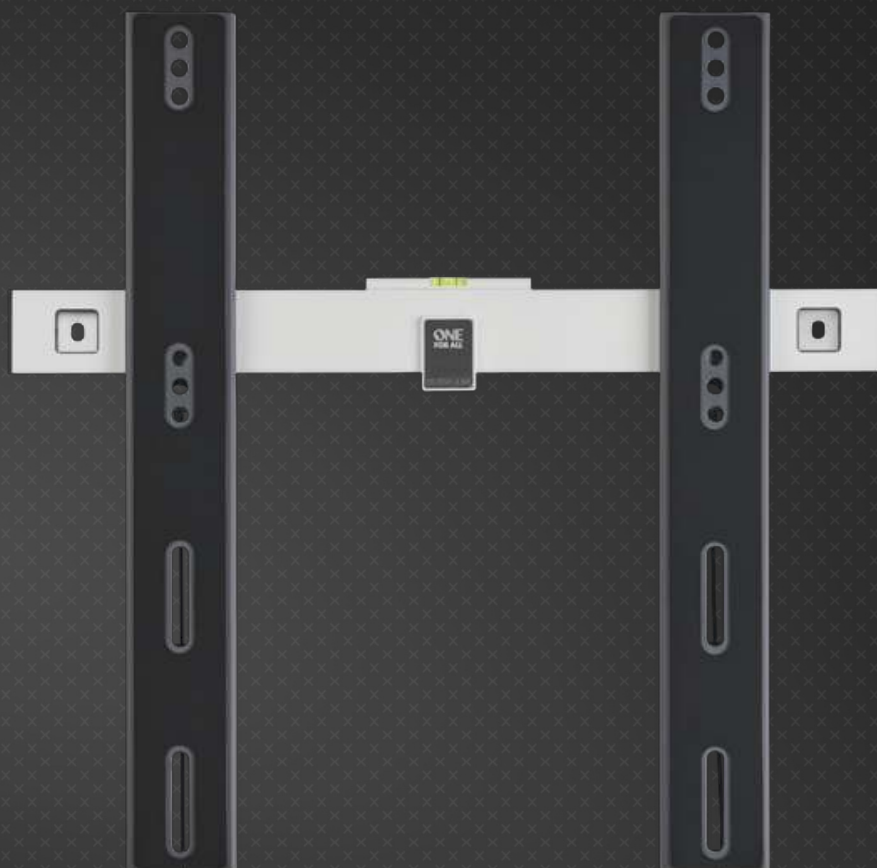

ONE[®]
FOR ALL

WM6422 Universal TV wall mount

Ultra Slim

15°
TILT

32 - 70"
81 - 178 cm

TV size

0.8"
20 mm

Wall distance

110 lbs
max
50 kg

Max. weight

VESA

Max. 400 x 400

Supports
Curved TV

Supports
OLED TV

Enjoy your new viewing experience

Experience the unobtrusive design, smart engineering and high quality of the Ultra Slim Line made with durable materials. Thanks to its minimalistic design it will make a fabulous choice in your home!

Consumer benefits

Optimised tilt system

20mm Wall distance

Anti-scratch padding

Auto Lock & Easy release

Easy leveling after installation

Logistical information

Version Number	WM6422-000-0001
Model name	WM6422
Product Dimensions CM (LxWxH)	47.4x2.2x46
Product Dimensions INCH (LxWxH)	18.66x0.87x18.11
Packaging Dimensions CM (LxWxH)	51.2x6x17.5
Packaging Dimensions INCH (LxWxH)	20.16x2.36x6.89
Packed Product Weight Gross (KG)	3.49
Packed Product Weight Gross (pounds)	7.70
EAN Packaging	8716184075704
Inner Dimensions CM (LxWxH)	n/a
Quantity Master	3
Master Dimensions CM (LxWxH)	52.5x20x19.5
Master Weight Gross (KG)	10.82
Master Weight Gross (pounds)	23.86
EAN Master	8716184075711

Specifications

Specifications

- Function: Tilt
- Forward tilt (°): 15
- Total Tilt (°): 15
- Max weight (kg): 50
- Max weight (pounds): 110.25
- Min size (inch): 32
- Min size (cm): 81
- Max size (inch): 70
- Max size (cm): 178
- Wall distance D min (mm): 20