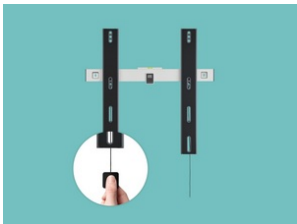

Consumer benefits

Optimised tilt system

20mm Wall distance

Anti-scratch padding

Auto Lock & Easy release

Easy leveling after installation

Logistical information

Version Number	WM6422-000-0001
Model name	WM6422
Product Dimensions CM (LxWxH)	47.4x2.2x46
Product Dimensions INCH (LxWxH)	18.66x0.87x18.11
Packaging Dimensions CM (LxWxH)	51.2x6x17.5
Packaging Dimensions INCH (LxWxH)	20.16x2.36x6.89
Packed Product Weight Gross (KG)	3.49
Packed Product Weight Gross (pounds)	7.70
EAN Packaging	8716184075704
Inner Dimensions CM (LxWxH)	n/a
Quantity Master	3
Master Dimensions CM (LxWxH)	52.5x20x19.5
Master Weight Gross (KG)	10.82
Master Weight Gross (pounds)	23.86
EAN Master	8716184075711

Specifications

Specifications

- Function: Tilt
- Forward tilt (°): 15
- Total Tilt (°): 15
- Max weight (kg): 50
- Max weight (pounds): 110.25
- Min size (inch): 32
- Min size (cm): 81
- Max size (inch): 70
- Max size (cm): 178
- Wall distance D min (mm): 20

Compatibility

- VESA compatible
- Universal Adjustable
- Vesa sizes: 100x100, 100x200, 200x100, 200x200, 300x200, 300x300, 400x200, 400x300, 400x400, Universally Adjustable
- Max mounting W (mm): 400
- Max mounting H (mm): 400

Features

- Smart leveling system
- Easy release
- Soft touch rubber
- Zero position tilt lock
- Spirit level
- Fischer plugs