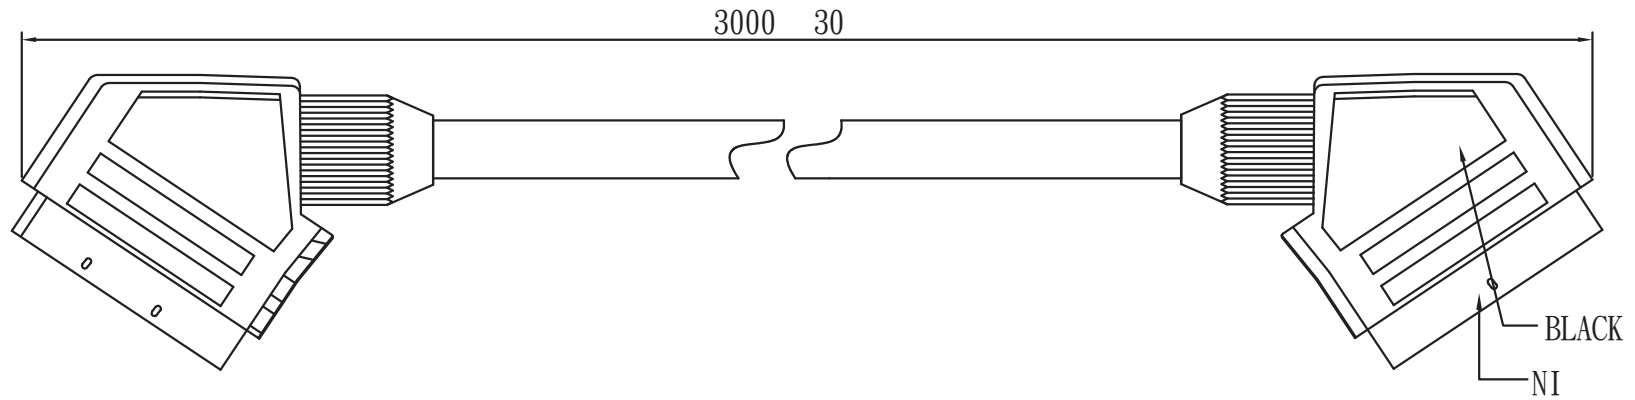

FILE AMEND NOTE	DATE	REV.
ORIGINAL EDITION	2012/11/08	A/0

Wiring Meth od

Packing leng th

Cutaway Vi ew

①	AL 0.025x16
②	7x0.1 CCS
③	1.0 PVC
④	7x0.12 CCS
⑤	<input checked="" type="checkbox"/> PVC BLACK

NO.	ITEM NO.	EAN CODE:	L
1	CA1020	4052792008463	1,5m
2	CA1022	4052792008487	3,0m

Sticker ex:

Pantone cool grey 9C, Black
 Size: 48x150 mm R= 2mm
 材質: 80P銅版紙,上亮PP(光膠)

DRAW No.	NAME	Scart cable, 2X Scart male		
CUSTOMER	2direct GmbH	MAPE	TOLERANCE	
CUSTOMER No.			X. 1.00	X.X 0.50
APPROVE BY	CHECK BY	DRAW BY	SCALE	MM
			PAGE	1/2

OUTER CARTON SIDE MARK:

PO NO.:
ITEM NO.:
Q'TY: PCS
N.W: KGS
G.W: KGS
Dimension:
EAN CODE: 4260113567166

“I” shaped packaging
three packaging tape

NOTE:
Electrical test:
100% open short & miss wire test;