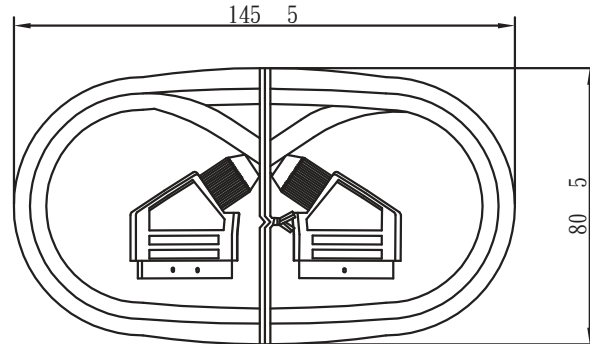

FILE AMEND NOTE	DATE	REV.
ORIGINAL EDITION	2012/11/08	A/0

Wiring Meth od

Packing leng th

Cutaway Vi ew

①	AL 0.025x16
②	7x0.1 CCS
③	1.0 PVC
④	7x0.12 CCS
⑤	<input checked="" type="checkbox"/> PVC BLACK

NO.	ITEM NO.	EAN CODE:	L
1	CA1020	4052792008463	1,5m
2	CA1022	4052792008487	3,0m

Sticker ex:

Pantone cool grey 9C, Black
 Size: 48x150 mm R= 2mm
 材質: 80P銅版紙,上亮PP(光膠)

DRAW No.	NAME	Scart cable, 2X Scart male		
CUSTOMER	2direct GmbH	MAPE	TOLERANCE	
CUSTOMER No.			X. 1.00	X.X 0.50
APPROVE BY	CHECK BY	DRAW BY	SCALE	MM
			PAGE	1/2

OUTER CARTON SIDE MARK:

PO NO.:
ITEM NO.:
Q'TY: PCS
N.W: KGS
G.W: KGS
Dimension:
EAN CODE: 4260113567166

“I” shaped packaging
three packaging tape

NOTE:
Electrical test:
100% open short & miss wire test;

DRAW No.	NAME	Scart cable, 2X Scart male		
CUSTOMER	2direct GmbH	MAPE	TOLERANCE	
CUSTOMER No.			X. ±1.00 X.X ±0.50	
APPROVE BY	CHECK BY	DRAW BY	SCALE	MM
			PAGE	2/2

No.	PART NAME	DESCRIPTION	QTY	REMARK
-----	-----------	-------------	-----	--------