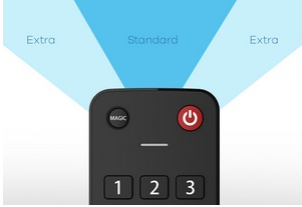

ONE[®]
FOR ALL

URC7115 Universal remote control

Evolve TV

TV
CONTROL

Television

Ideal replacement for your TV remote

This modern remote offers easy control of your Smart Television and all its functions as on your original remote!

Consumer benefits

Optimised for smart TVs

Ultra wide angle

100% Compatible

Logistical information

| | |
|--------------------------------------|------------------|
| Version Number | R117115A01-00002 |
| Model name | URC7115 |
| Product Dimensions CM (LxWxH) | 4.54x2.1x23.2 |
| Product Dimensions INCH (LxWxH) | 1.79x0.83x9.13 |
| Packaging Dimensions CM (LxWxH) | 13.5x3.5x30.5 |
| Packaging Dimensions INCH (LxWxH) | 5.31x1.38x12.01 |
| Packed Product Weight Gross (KG) | 0.257 |
| Packed Product Weight Gross (pounds) | 0.57 |
| EAN Packaging | 8716184065415 |
| Quantity Inner | 3 |
| Inner Dimensions CM (LxWxH) | 34.6x13.1x15.5 |
| Inner Weight Gross (KG) | 0.916 |
| Inner Weight Gross (pounds) | 2.02 |
| EAN Inner | 8716184065422 |
| Quantity Master | 24 |
| Master Dimensions CM (LxWxH) | 54.7x36.4x34.6 |
| Master Weight Gross (KG) | 8.183 |
| Master Weight Gross (pounds) | 18.04 |
| EAN Master | 8716184065439 |

Specifications

Hardware

- Remote Control Technology: IR
- Feedback LED
- Transport Keys
- Color Keys
- Number of Keys: 46
- Service upgradable
- Batteries: not included
- Battery Type Required: 2x AAA
- Battery Door Type: Slide