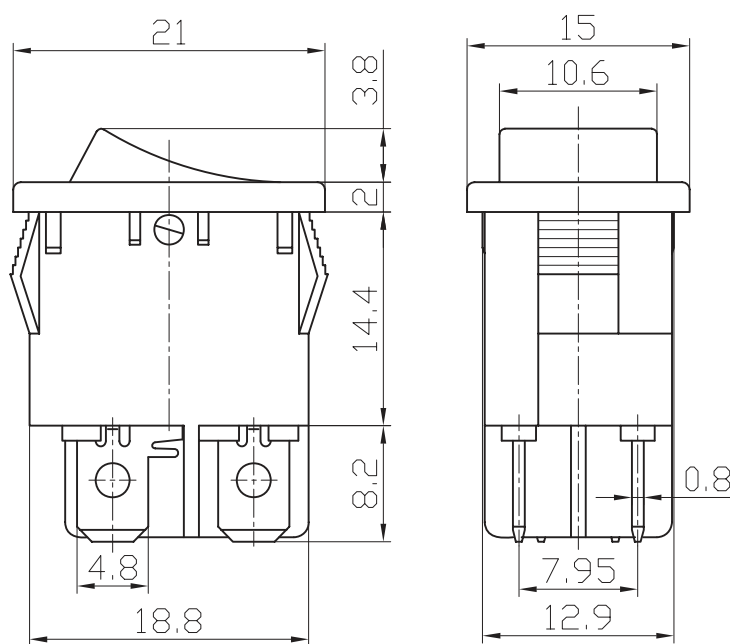

# Miniature Illuminated Rocker Switch

<TYPE>: MRS-201A-2

## (Specification)

1. (Rating): 10A 125V AC; 6A 250V AC
2. (Contact R): 35mΩ max
3. (Insulation R): 500V DC 100MΩ min
4. (Dielectric Strength): 1 Minute 1500V AC
5. (Operating Temperature): -25°C ~ +85°C
6. (Electrical Life): 10, 000 Cycles

## (Outline Drawing)

## 安装尺寸 (Mounting)