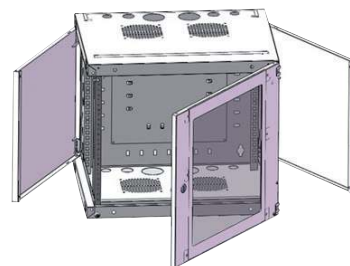

One-sectioned Wall-mounted Cabinet, disassembled

Technical Features

Material:	1.2 mm steel
Maximum Static Load:	Up to 50 kg
Finish:	Electrostatic powder paint
Color:	RAL 7035 light grey or RAL 7021 dark grey

Standard Configuration

- Dimensions: 6/9/12/15 U, 540 mm width & 450 mm depth
- Glass door with cylindrical lock
- Adjustable 19" profile rails
- Cable entry from 3 sides
- Disassembled flat pack delivery

* The specifications and pictures are subject to change without notice.
*All trade names referenced are the registered trademark of their respective owners.

One-sectioned Wall-mounted Cabinet - RAL 7021 Dark Grey