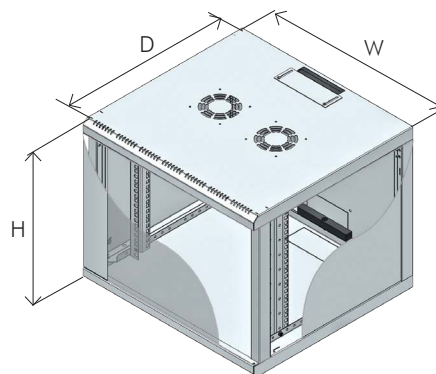

One-sectioned Wall-mounted Cabinet, disassembled

Technical Features

Material:	1.2 mm steel
Maximum Static Load:	Up to 50 kg
Finish:	Electrostatic powder paint
Color:	RAL 7035 light grey or RAL 7021 dark grey

Standard Configuration

- Dimensions: 6/9/12/15 U, 540 mm width & 450 mm depth
- Glass door with cylindrical lock
- Adjustable 19" profile rails
- Cable entry from 3 sides
- Disassembled flat pack delivery

Height U	Outer Width (W) mm	Outer Depth (D) mm	Outer Height (H) mm	19" Rails Adjustable Depth Range mm	Weight kg	Part No.	EAN Code
6U	540	450	330	110-350	14	W06F64B	4052792016321
9U	540	450	460	110-350	17	W09F64B	4052792016345
12U	540	450	595	110-350	20	W12F64B	4052792016369
15U	540	450	725	110-350	25	W15F64B	4052792016383

One-sectioned Wall-mounted Cabinet - RAL 7035 Light Grey

Height U	Outer Width (W) mm	Outer Depth (D) mm	Outer Height (H) mm	19" Rails Adjustable Depth Range mm	Weight kg	Part No.	EAN Code
6U	540	450	330	110-350	14	W06F64G	4052792016314
9U	540	450	460	110-350	17	W09F64G	4052792016338
12U	540	450	595	110-350	20	W12F64G	4052792016352
15U	540	450	725	110-350	25	W15F64G	4052792016376