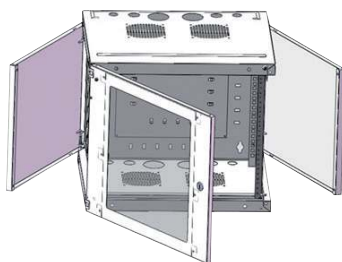

One-sectioned Wall-mounted Cabinet, disassembled

Technical Features

Material:	1.2 mm steel
Maximum Static Load:	Up to 50 kg
Finish:	Electrostatic powder paint
Color:	RAL 7035 light grey or RAL 7021 dark grey

Standard Configuration

- Dimensions: 6/9/12/15 U, 540 mm width & 450 mm depth
- Glass door with cylindrical lock
- Adjustable 19" profile rails
- Cable entry from 3 sides
- Disassembled flat pack delivery